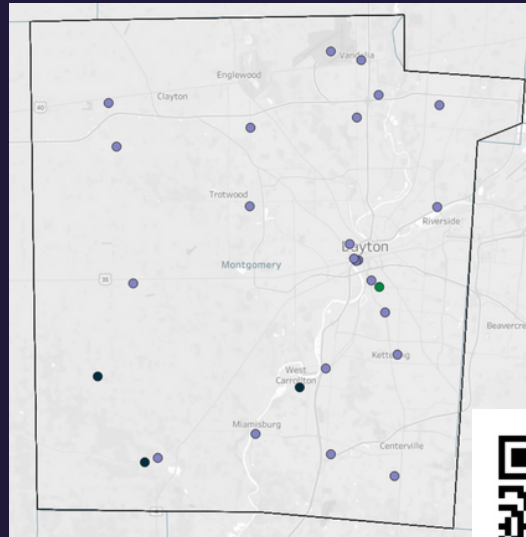

KEEPING SCORE

DEVELOPMENTALLY APPROPRIATE POLICING IN MONTGOMERY COUNTY

MONTGOMERY COUNTY:

- 1,585 Law Enforcement Officers
- 535,153 Million People Served
- 87% of Law Enforcement Agencies at some point in the certification process.

WHERE DOES YOUR AGENCY FALL?
SCAN THE QR CODE TO SEE AN INTERACTIVE MAP!

OCCPAB STANDARDS :

EXEMPLARY	NEEDS WORK	UNSATISFACTORY
The agencies in this category not only provide clear directives for each standard, but go above and beyond to engage with youth in the community	The agencies in this category provide vague directives, or fail to meet two standards .	The agencies in this category provide vague directives, fail to meet more than three standards, or have no juvenile policy. Agencies in this category also might have a history of youth mistreatment.
Jackson Township PD Vandalia PD Moraine PD Huber Heights PD Kettering PD Circleville PD	Brookville PD Riverside PD Butler Township PD Oakwood Village PD	Germantown PD Dayton PD